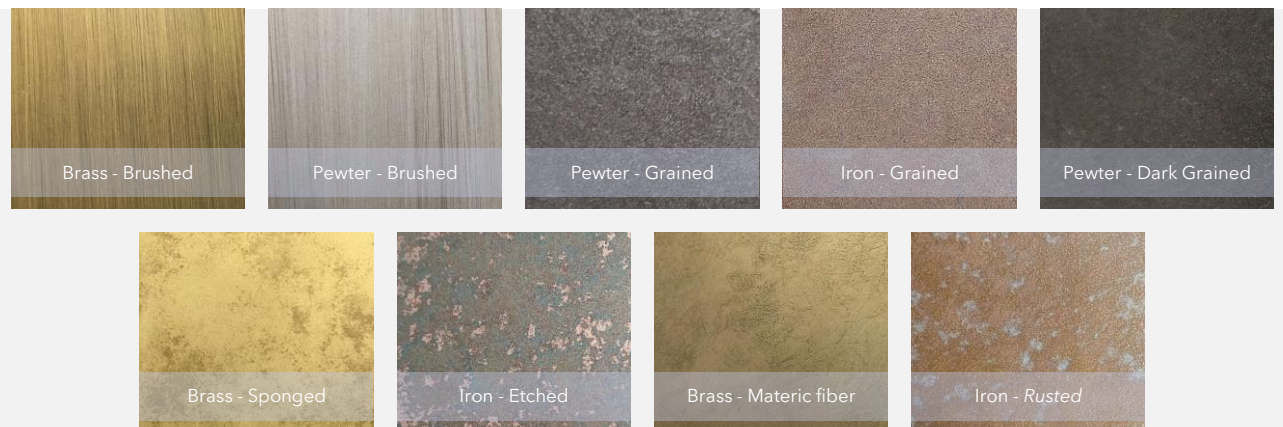

SATIN: polyurethanic coating.

MATTE: acrylic coating with wax effect.

Legs have powder or galvanic coating

Different finishes and metal effects can be available upon request.

PARSIFAL

CASE FINISHES

WOOD

BURL

LACQUER

MOOD

BAIARDO

LEGS FINISHES

METAL