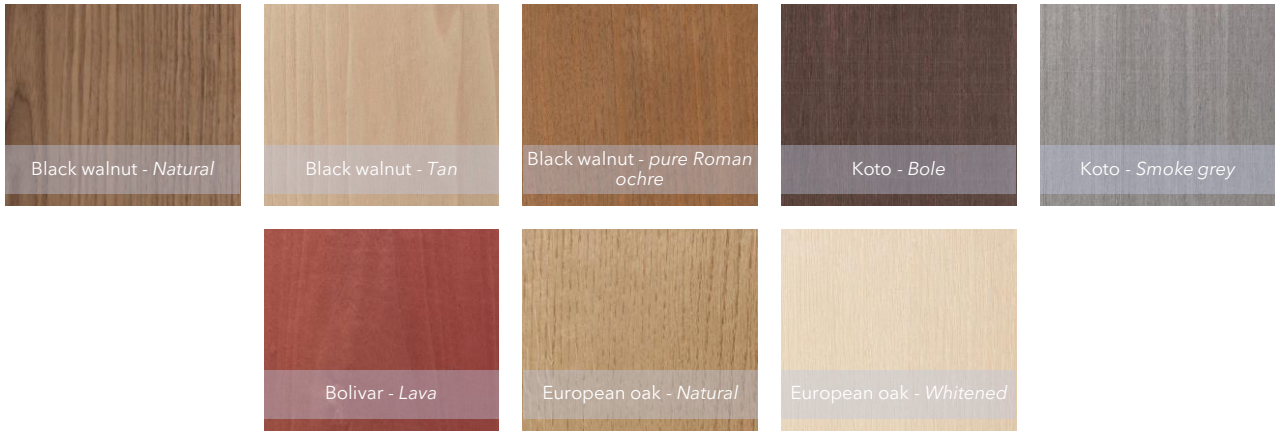

SATIN: polyurethanic coating.

MATTE: acrylic coating with wax effect.

Legs have powder or galvanic coating

Different finishes and metal effects can be available upon request.

PARSIFAL

CASE FINISHES

WOOD

BURL