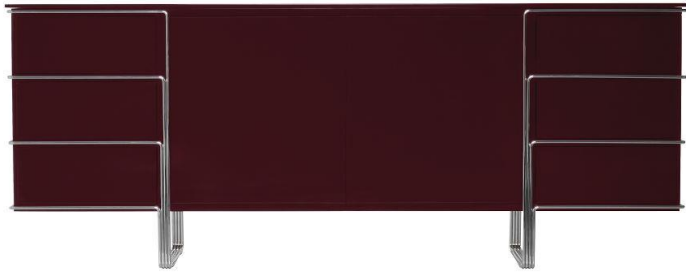

PARSIFAL

CASE FINISHES

WOOD

BURL

LACQUER

MOOD