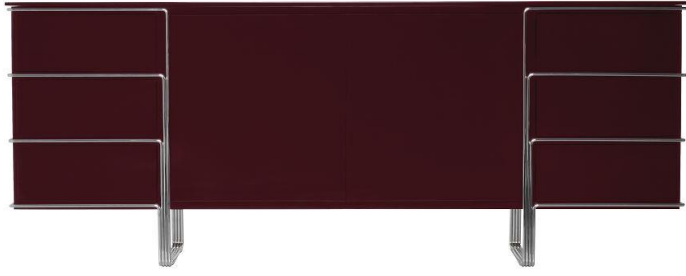

BAIARDO

LEGS FINISHES

METAL